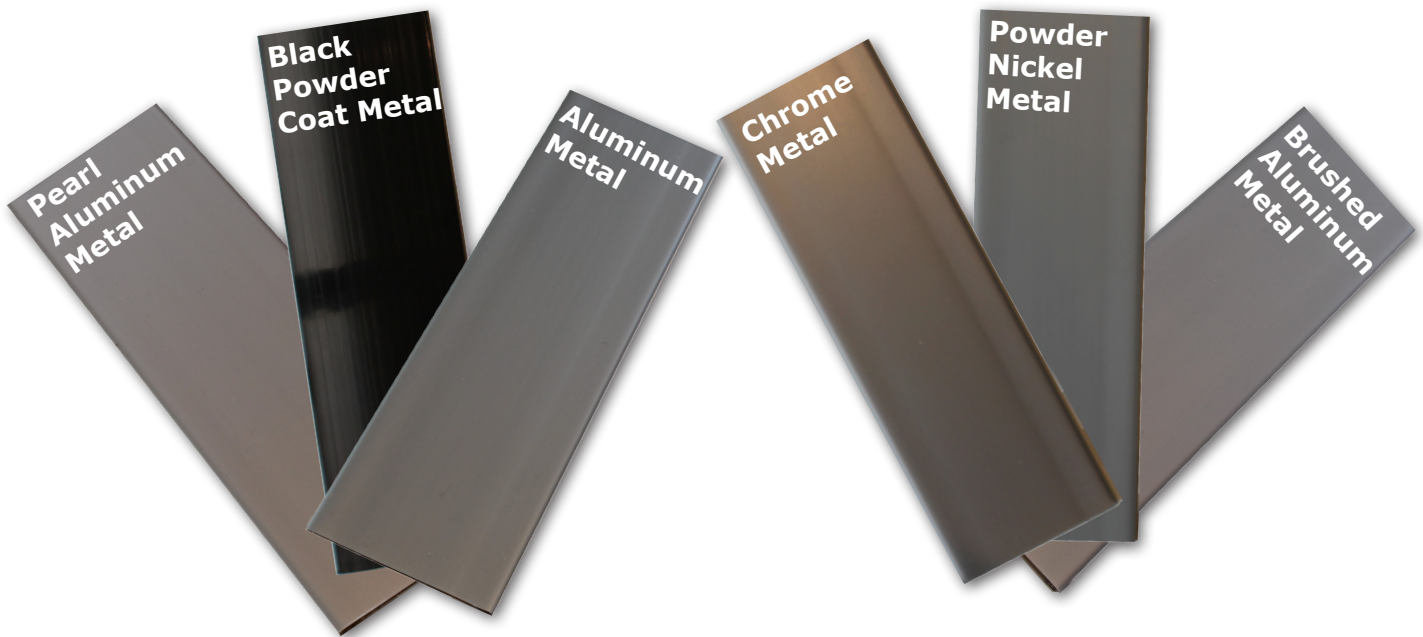

JIFRAM
Extrusions, Inc

Jifram.com
920-467-2477
844-224-8342

METALLIC PROFILES

Plastic Profiles that look like Metal

Metallic colored plastic profiles could be a cost-effective alternative to aluminum extrusions or various steel components. We provide plastic profiles that feature the following appearances.